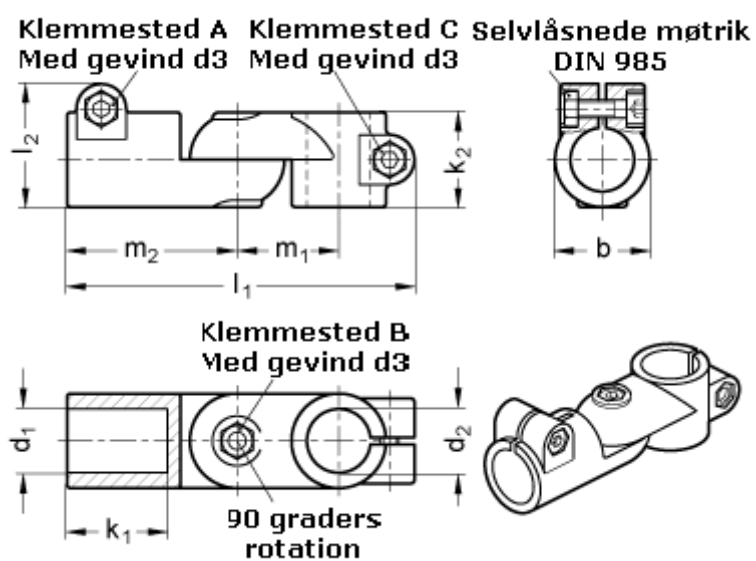

Article number: 20284B48B48S2SW

Description: E+G Swivel connector joint
GN284-B48-B48-2-SW

Measures

$b = 65$	$m_1 = 70$
$d_1 = B48$	$m_2 = 115$
$d_2 = B48$	
$d_3 = M10$	
$k_1 = 74.0$	
$k_2 = 65$	
$l_1 = 230$	
$l_2 = 77.5$	